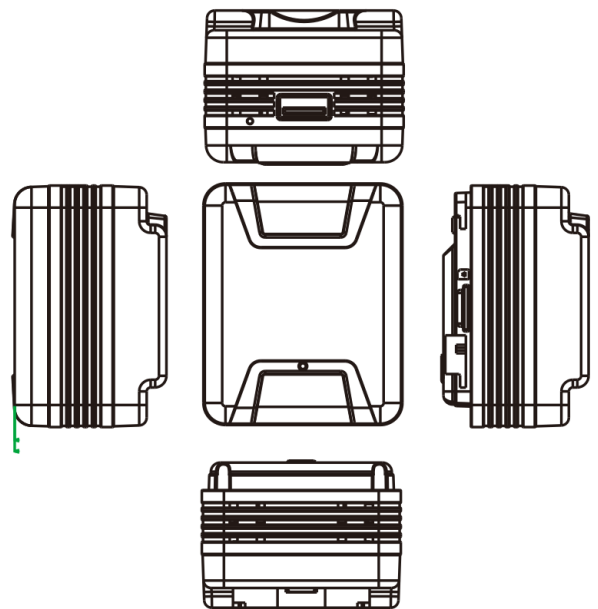

Product Sketch

Standard Accessories

Cover Power Cord

User's manual

Memory Card

US/UK/EU/Australia plugs