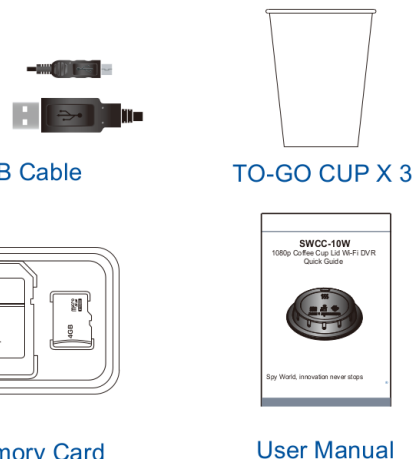

SWCC-10W

Coffee Cup Lid Design Wi-Fi DVR

H.264 1080p Disguised Camera

Features

- * Wi-Fi based coffee cup lid design Wi-Fi standalone DVR
- * Highly concealed lens - ideal for indoor/outdoor surveillance
- * Conventional coffee cup lid design fits most to-go coffee or tea cups
- * Stealthily record as far as your eye can see while appearing to be sipping a beverage
- * Casually record subjects undetected continuously for 115 mins
- * H.264 video compression
- * 1080p resolution @ 30fps
- * Supports up to 16GB Memory Card

Specification

Built-in Camera Module	
Built-in Image Sensor	1/3" progressive CMOS sensor
Sensor Resolution	2592x1944
Sensor Sensitivity	3.3 Lux @ F 2.0
Lens F/No.	F 3.2
Focal Length	4mm
Angle of View	66°
Video Spec.	
Algorithm	H.264, JPEG
File Format	MOV, JPG
Video Recording Mode	Manual
Recording Capability	1920x1080
Frame Rate	Up to 30 fps
Wi-Fi Spec.	
Wi-Fi	Built-in Wi-Fi Module (IEEE 802.11b/g/n)
Wi-Fi Protocol	RTSP
Storage & I/O	
Memory Type	Memory Card (Support up to 32GB)
Data Interface	Mini USB 2.0
Misc.	
Date/Time Table	YYYY/MM/DD, HH:MM:SS
Snapshot	recording and playback video
Power	
Power Input	DC 5V
Power Consumption	380-420mA (Wi-Fi OFF) (Wi-Fi ON+80mA)
Charging Time	240 min (400mA)
Battery Input	DC 3.7V / 1400 mA polymers battery (XK504355)
Battery Lifetime	1080P Continuous recording 180min (Wi-Fi OFF)
	1080P Continuous recording 165min (Wi-Fi ON)
	720P Continuous recording 195min (Wi-Fi OFF)
	720P Continuous recording 180min (Wi-Fi ON)
	WVGA Continuous recording 210min (Wi-Fi OFF)
Recording Time	160min @ 1920x1080 resolution (16GB SD card)
Physical	
Vibration Alert	Power on/off, Recording, Low battery
Dimension	93x93x20 (mm)
Weight	88g

Product Sketch

Standard Accessories

USB Cable

TO-GO CUP X 3

Memory Card

User Manual

*Specifications are subject to change without prior notice.

CE/FCC Certified