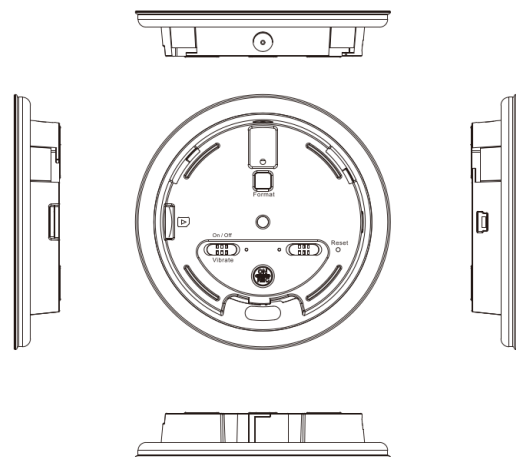

SWCC-10W

Coffee Cup Lid Design Wi-Fi DVR

H.264 1080p Disguised Camera

Features

- * Wi-Fi based coffee cup lid design Wi-Fi standalone DVR
- * Highly concealed lens - ideal for indoor/outdoor surveillance
- * Conventional coffee cup lid design fits most to-go coffee or tea cups
- * Stealthily record as far as your eye can see while appearing to be sipping a beverage
- * Casually record subjects undetected continuously for 115 mins
- * H.264 video compression
- * 1080p resolution @ 30fps
- * Supports up to 16GB Memory Card

Specification

Built-in Camera Module	
Built-in Image Sensor	1/3" progressive CMOS sensor
Sensor Resolution	2592x1944
Sensor Sensitivity	3.3 Lux @ F 2.0
Lens F/No.	F 3.2
Focal Length	4mm
Angle of View	66°
Video Spec.	
Algorithm	H.264, JPEG
File Format	MOV, JPG
Video Recording Mode	Manual
Recording Capability	1920x1080
Frame Rate	Up to 30 fps
Wi-Fi Spec.	
Wi-Fi	Built-in Wi-Fi Module (IEEE 802.11b/g/n)
Wi-Fi Protocol	RTSP
Storage & I/O	
Memory Type	Memory Card (Support up to 32GB)
Data Interface	Mini USB 2.0
Misc.	
Date/Time Table	YYYY/MM/DD, HH:MM:SS
Snapshot	recording and playback video
Power	
Power Input	DC 5V
Power Consumption	380-420mA (Wi-Fi OFF) (Wi-Fi ON+80mA)
Charging Time	240 min (400mA)
Battery Input	DC 3.7V / 1400 mA polymers battery (XK504355)
Battery Lifetime	1080P Continuous recording 180min (Wi-Fi OFF)
	1080P Continuous recording 165min (Wi-Fi ON)
	720P Continuous recording 195min (Wi-Fi OFF)
	720P Continuous recording 180min (Wi-Fi ON)
	WVGA Continuous recording 210min (Wi-Fi OFF)
Recording Time	160min @ 1920x1080 resolution (16GB SD card)
Physical	
Vibration Alert	Power on/off, Recording, Low battery
Dimension	93x93x20 (mm)
Weight	88g

Product Sketch

Standard Accessories

USB Cable

TO-GO CUP X 3

Memory Card

User Manual

*Specifications are subject to change without prior notice.

CE/FCC Certified