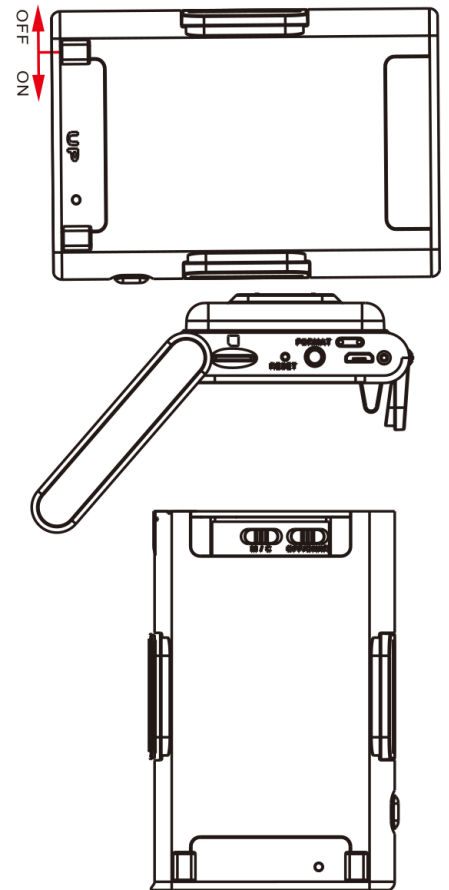

SW-PH10

FHD Car Mount Holder DVR for Smartphone Car Security Covert DVR with 3MP Camera

Feature

- Infrared ray night vision under low light conditions or for night recording
- Full HD Continuous/ Motion detection recording
- Easy mounting for you to find the ideal recording view
- Compatible with smart phone width up to 8cm
- 360 degree swivel tip design mount allows viewing angle adjustment
- Suction mount for mounting on dashboard or windshield
- 1080P high definition video 1920X1080 at 30fps .avi format
- LED indicators for status review,
 - 1) Green: battery charging
 - 2) Blue: power on
 - 3) Red: video recording

Specification

Built-in Camera Module	
Built-in image sensor	1/3" progressive CMOS sensor
Sensor resolution	2304x1536
Sensor sensitivity	3.3 Lux @ F 2.0 (IR OFF)
Lens F/No.	F 3.2
Focal Length	4mm
Angle of View	66°
Video Spec.	
Algorithm	H.264
File Format	MOV
Video recording mode	Manual
Recording Capability	1920x1080
Frame rate	Up to 30 fps
Storage & I/O	
Memory type	Micro SD Card (Support SDHC max=32GB)
Data interface	Mini USB 2.0
Misc.	
Date/Time Table	YYYY/MM/DD, HH:MM:SS
Power	
Power Input	DC 5V
Power Consumption	350mA-380mA (IR OFF)/(IR ON+330mA)
Charging Time	120 min(800mA)
Battery Input	DC 3.7V / 1350 mA high polymers battery(XK384085)
Battery Lifetime	Continue recording 180min(IR OFF)/90min(IR ON)
Recording time	160min @ 1920x1080 resolution (16GB SD card)

Product Sketch

Standard Accessories

USB Cable

Micro SD Card

Suction Mount

Phone Holder
(No Recorder)