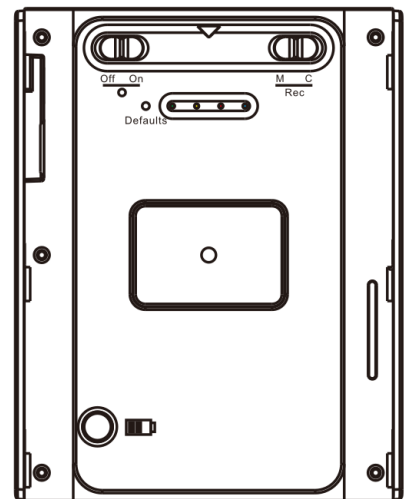

SW-PB20i

Covert DVR in Power Bank Design

Feature

- Built-in Wi-Fi allows you to control, view, and download video from your smartphone
- Remotely control and live view the video from your smartphone/tablet anywhere in the world
- Records at 1080p/720p/WVGA @ 30fps • Takes up to a 32GB SD card
- Appears as a normal iPhone/iPad Power Bank with built in DVR and 2MP camera
- LED indicators for power, charging, Wi-Fi, and recording
- Over-write function; hassle free for changing the memory card

Product Sketch

Specification

Built-in image sensor	1/2.9" progressive CMOS sensor
Sensor resolution	2000x1121
Sensor sensitivity	0.03 Lux @ F 2.0
Lens F/No.	F 2.0
Focal Length	3.64
Angle of View	78°
Video Spec.	
Algorithm	H.264, JPEG
File Format	MOV, JPG
Video recording mode	Auto/Manual/Motion Detection
Recording Capability	1920x1080, 1280x720, 848x480
Frame rate	Up to 30 fps
Photo Capability	2M(1600*1200)
WIFI	
WIFI	Built-in WIFI Module
Storage & I/O	
Memory type	Micro SD Card (Support SDHC max. 32GB)
Data interface	Mini USB 2.0
Misc.	
Date/Time Table	YYYY/MM/DD, HH:MM:SS
Snapshot	recording and playback video (通过手机操作)
Power	
Power Input	DC 5V
Power Consumption	480mA-530mA(WiFi ON)
Battery Input	DC 3.7V / 6800 mA Lithium battery
Charging Time	10Hr(800mA)
Battery Lifetime	390min
Recording time	500min @ 1920x1080 resolution (16GB SD card)

Standard Accessories

USB Connect Cable

User's manual

Memory Card

*Specifications are subject to change without prior notice.

CE/FCC Certification In Process