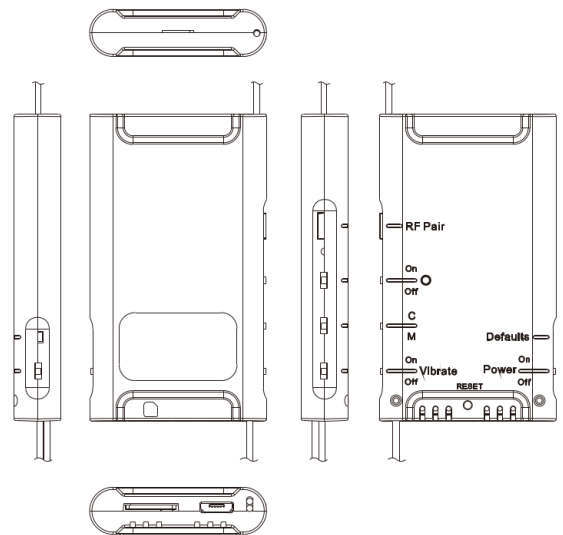

SW-DY20

Full HD DIY Hidden Camera Portable Wi-Fi & IP DVR Module

Feature

- 3MP, 1/3" progressive CMOS sensor
- 1080p / 720p / WVGA three resolution options
- IP feature for you to stream live view & audio anywhere
- Make your own hidden camera with this tiny DVR
- Install the extended hidden camera in any way you like
- View, operate, take picture and playback on the free APP - PV Cam Viewer
- Compatible with LawMate RF remote control
- Long recording time up to 300 mins with 16G card
- Powered from battery , handy to carry

Specification

Built-in Camera Module	
Built-in Image Sensor	1/3" progressive CMOS sensor
Sensor Resolution	2304x1536
Sensor Sensitivity	3.3 Lux @ F 2.0
Lens F/No.	F 3.2
Focal Length	4mm
Angle of View	66°
Video Spec.	
Algorithm	H.264, JPEG
File Format	MOV, JPG
Video Recording Mode	Auto / Manual / Motion Detection
Recording Capability	1920x1080, 1280x720, 848x480
Frame Rate	Up to 30 fps
Photo Capability (APP)	2M (1920x1080)
Wi-Fi Spec.	
Wi-Fi	Built-in Wi-Fi Module (IEEE 802.11b/g/n)
Wi-Fi Protocol	RTSP
Storage & I/O	
Memory Type	Memory Card (Support up to 32GB)
Data Interface	Mini USB 2.0
Misc.	
Date / Time Table	YYYY/MM/DD, HH:MM:SS
Snapshot	Recording and playback video (via smartphone)
Power	
Power Input	DC 5V
Power Consumption	450mA-500mA (Wi-Fi OFF) (Wi-Fi ON + 60mA)
Standby Consumption	8-8.5mA
Charging Time	240 min (800mA)
Battery Input	DC 3.7V / 2200 mA Lithium battery
Battery Lifetime	180min (1080P / Wi-Fi ON)
	210min (1080P / Wi-Fi OFF)
	195min (720P / Wi-Fi ON)
	225min (720P / Wi-Fi OFF)
	210min (WVGA / Wi-Fi ON)
Recording Time	240min (WVGA / Wi-Fi OFF)
Recording Time	300min @ 1920x1080 resolution (16GB memory card)
Physical	
Vibration Alert	Power on/off, Recording, Low battery
Dimension	68x38x10mm
Cable Length(with lens)	10cm ± 1cm

*Specifications are subject to change without prior notice.

Product Sketch

Standard Accessories

S-USB/SW-500

USB Cable

Memory Card

CE/FCC Certified

Your One-Stop Spy & Security Shop