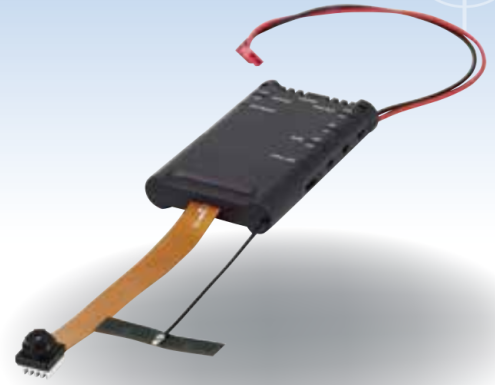

SW-DY20

Full HD DIY Hidden Camera Portable Wi-Fi & IP DVR Module

Feature

- 3MP, 1/3" progressive CMOS sensor
- 1080p / 720p / WVGA three resolution options
- IP feature for you to stream live view & audio anywhere
- Make your own hidden camera with this tiny DVR
- Install the extended hidden camera in any way you like
- View, operate, take picture and playback on the free APP - PV Cam Viewer
- Compatible with LawMate RF remote control
- Long recording time up to 300 mins with 16G card
- Powered from battery , handy to carry

Specification

Built-in Camera Module	
Built-in Image Sensor	1/3" progressive CMOS sensor
Sensor Resolution	2304x1536
Sensor Sensitivity	3.3 Lux @ F 2.0
Lens F/No.	F 3.2
Focal Length	4mm
Angle of View	66°
Video Spec.	
Algorithm	H.264, JPEG
File Format	MOV, JPG
Video Recording Mode	Auto / Manual / Motion Detection
Recording Capability	1920x1080, 1280x720, 848x480
Frame Rate	Up to 30 fps
Photo Capability (APP)	2M (1920x1080)
Wi-Fi Spec.	
Wi-Fi	Built-in Wi-Fi Module (IEEE 802.11b/g/n)
Wi-Fi Protocol	RTSP
Storage & I/O	
Memory Type	Memory Card (Support up to 32GB)
Data Interface	Mini USB 2.0
Misc.	
Date / Time Table	YYYY/MM/DD, HH:MM:SS
Snapshot	Recording and playback video (via smartphone)
Power	
Power Input	DC 5V
Power Consumption	450mA-500mA (Wi-Fi OFF) (Wi-Fi ON + 60mA)
Standby Consumption	8-8.5mA
Charging Time	240 min (800mA)
Battery Input	DC 3.7V / 2200 mA Lithium battery
Battery Lifetime	180min (1080P / Wi-Fi ON)
	210min (1080P / Wi-Fi OFF)
	195min (720P / Wi-Fi ON)
	225min (720P / Wi-Fi OFF)
	210min (WVGA / Wi-Fi ON)
Recording Time	240min (WVGA / Wi-Fi OFF)
Recording Time	300min @ 1920x1080 resolution (16GB memory card)
Physical	
Vibration Alert	Power on/off, Recording, Low battery
Dimension	68x38x10mm
Cable Length(with lens)	10cm ± 1cm

*Specifications are subject to change without prior notice.

Product Sketch

Standard Accessories

S-USB/SW-500

USB Cable

Memory Card

CE/FCC Certified

Your One-Stop Spy & Security Shop