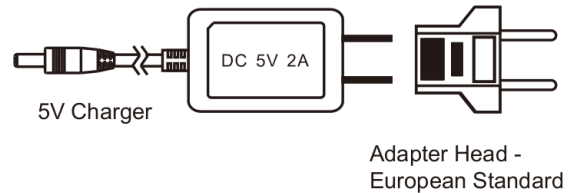

Standard Accessories