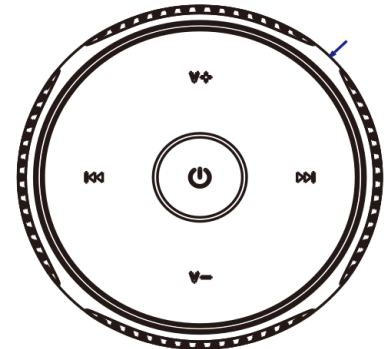

SW-BT10i

Covert DVR in Bluetooth Speaker Design

- New Wireless Speaker with built in IP based DVR
- Engineered to travel -Small size but great sound effect, enjoy wireless freedom with Bluetooth speakers
- Notification sound from the speaker to indicate device status.
- IP feature allows you to live stream audio and video anywhere in the world.
- Allow users to view, operate, take pictures and play back on exclusive free App.
- Multiple recording modes allow users to record the most important moments.

Product Sketch

Specification

Built-in image sensor	1/2.9" progressive CMOS sensor
Sensor resolution	2000x1121
Sensor sensitivity	0.1 Lux @ F 2.0
Lens F/No.	F 2.0
Focal Length	3.64
Angle of View	78°
Video Spec.	
Algorithm	H.264, JPEG
File Format	MOV, JPG
Video recording mode	Auto/Manual/Motion Detection
Recording Capability	1920x1080, 1280x720, 848x480
Frame rate	Up to 30 fps
Photo Capability	2M(1600*1200)
WIFI	
WIFI	Built-in WIFI Module
Storage & I/O	
Memory type	Micro SD Card (Support SDHC max. 32GB)
Data interface	Card Reader
Misc.	
Date/Time Table	YYYY/MM/DD, HH:MM:SS
Snapshot	recording and playback video
Power	
Power Input	DC 5V
Power Consumption	480mA-530mA(WiFi ON) , BT+(20-380mA)
Battery Input	DC 3.7V / 1400 mA polymers battery(XK504355)
Charging Time	180min(560mA)
Battery Lifetime	150min(1080P)BT OFF
	165min(720P)BT OFF
	180min(WVGA)BT OFF
Recording time	500min @ 1920x1080 resolution (16GB SD card)
Physical	
Dimension	86X86X54(mm)
Weight	345G